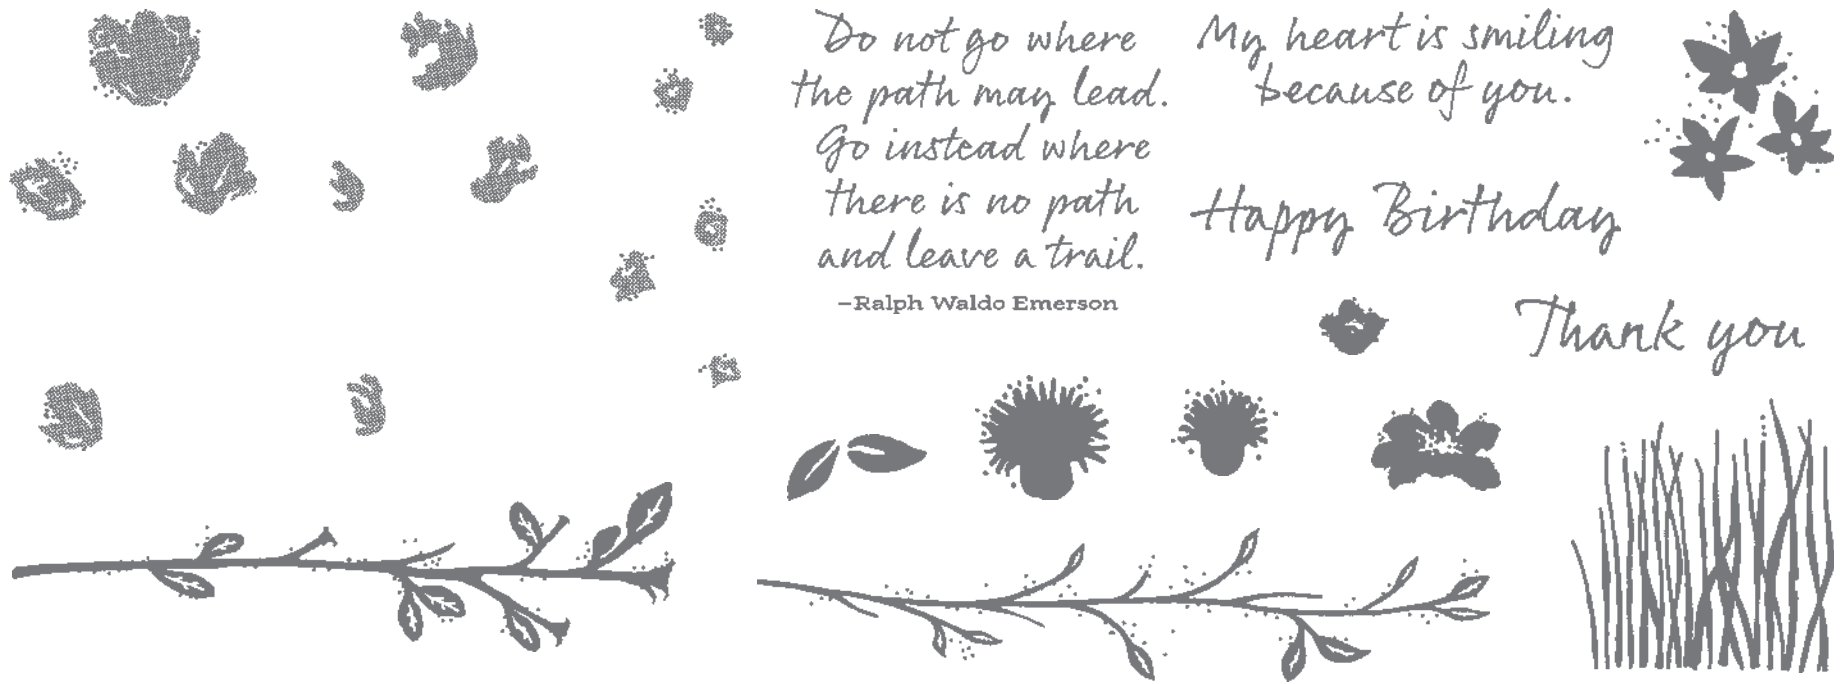

10%
 BUNDLED SAVINGS

HELLO LADYBUG BUNDLE
 157699 | \$36.00 \$32.25

Photopolymer •

Hello Ladybug Stamp Set + Ladybug Builder Punch (p. 80)

LADYBUG BUILDER PUNCH • 157698 | \$18.00

Largest punched image: 1-1/4" x 1-1/2" (3.2 x 3.8 cm).