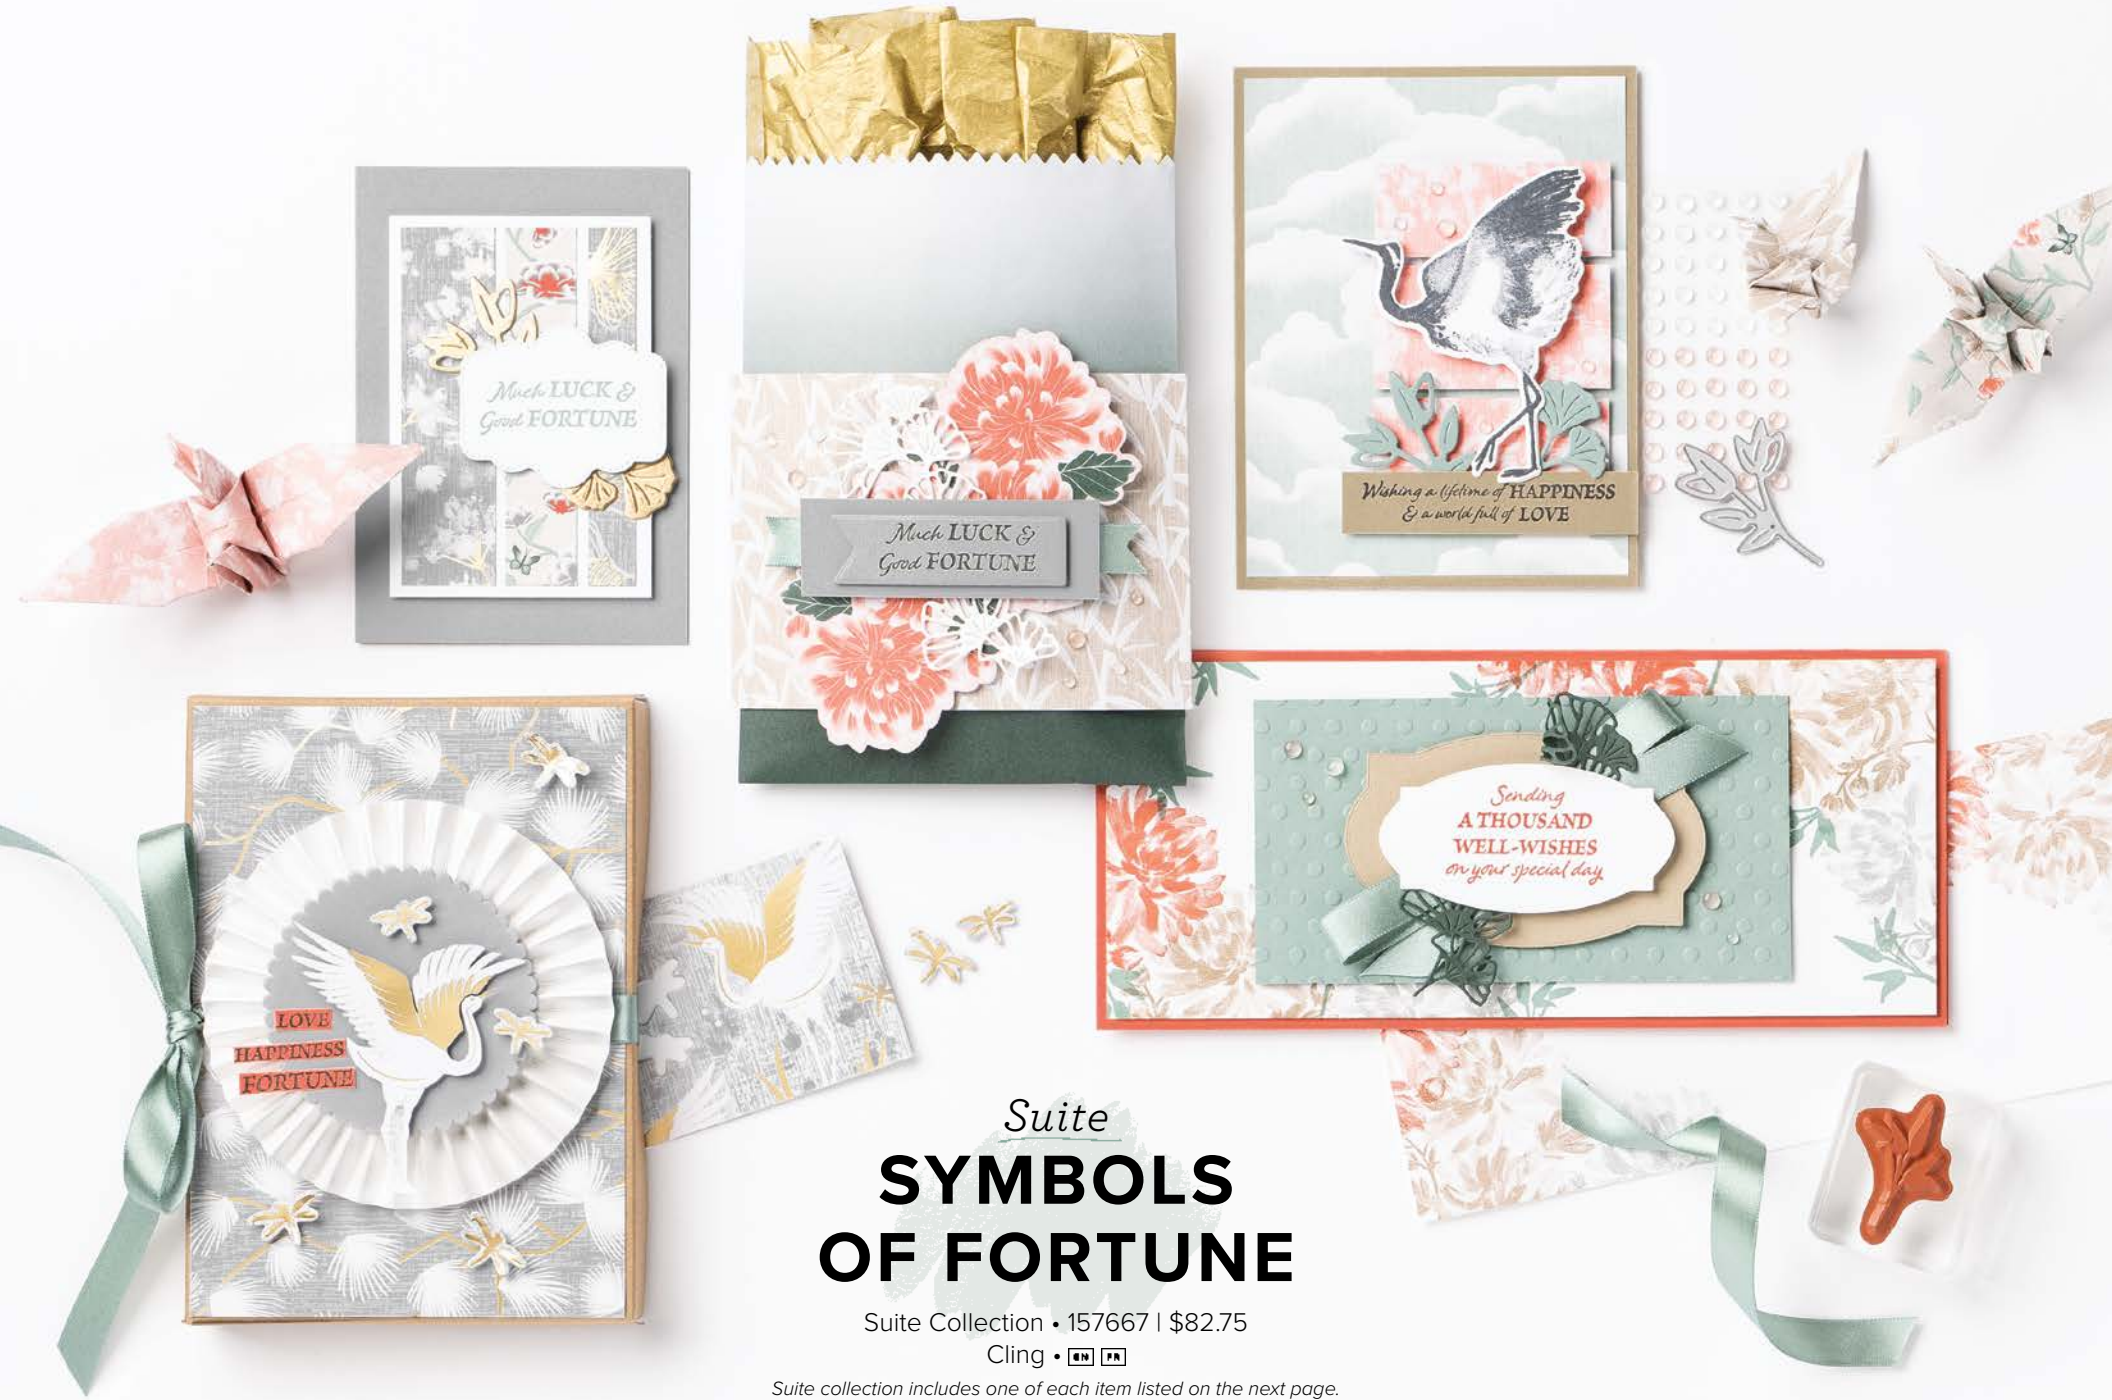

Suite
**SYMBOLS
OF FORTUNE**

Suite Collection • 157667 | $82.75

Cling •

Suite collection includes one of each item listed on the next page.