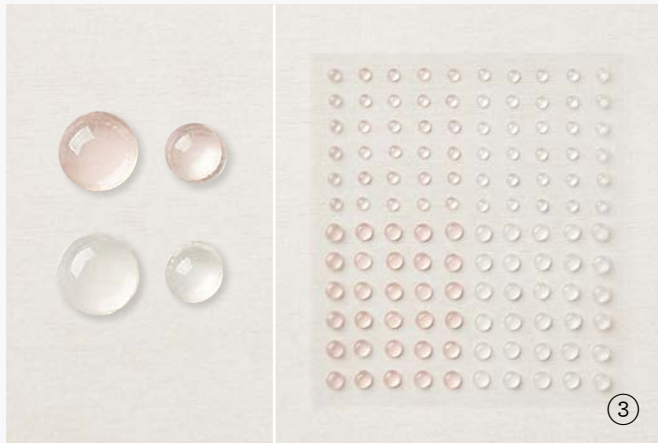

4. MOTHER OF PEARL 12" X 12" (30.5 X 30.5 CM) SPECIALTY PAPER
157666 | $6.00
2 sheets. Acid free, lignin free.

5. SYMBOLS OF FORTUNE 12" X 12" (30.5 X 30.5 CM) SPECIALTY DESIGNER SERIES PAPER • 157652 | $15.00
12 sheets: 2 each of 6 double-sided designs*. Includes gold foil. Acid free, lignin free.