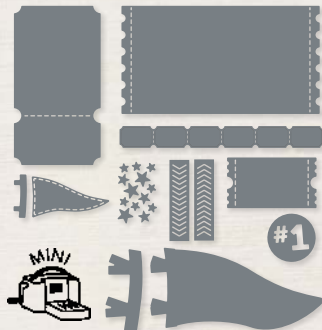

SPORTS EVENT DIES • 157892 | $27.00
Use with a Stampin' Cut & Emboss Machine (p. 29). 12 dies. Largest die: 4" x 2-1/4" (10.2 x 5.7 cm).

#1