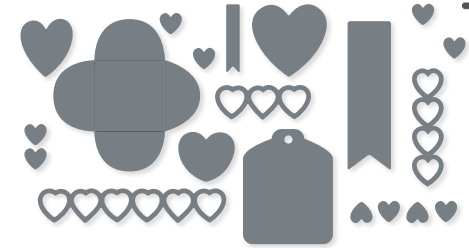

SWEET HEARTS DIES • 157623 | $29.00
16 dies. Largest die: 3-1/4" x 5/8" (8.3 x 1.6 cm).

10%
BUNDLED SAVINGS

SWEET CONVERSATIONS BUNDLE
157624 | ~~$47.00~~ $42.25
Photopolymer •
Sweet Conversations Stamp Set (p. 10) + Sweet Hearts Dies