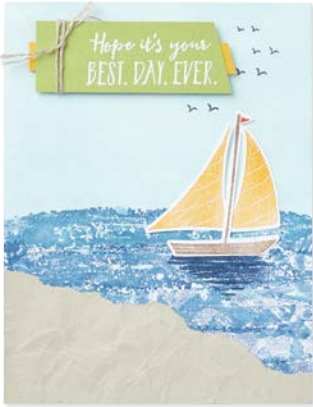

10%
BUNDLED SAVINGS

HOME & GARDEN BUNDLE
157919 | ~~\$50.00~~ \$45.00
Cling •
Home & Garden Stamp Set (p. 72) + Garden Dies

HONEYBEE BLOOMS DIES • 157951 | \$28.00
9 dies. Largest die: 1-3/8" x 3-1/2" (3.5 x 8.9 cm).

10%
BUNDLED SAVINGS

HONEYBEE HOME BUNDLE
157952 | ~~\$50.00~~ \$45.00
Cling •
Honeybee Home Stamp Set (p. 61) + Honeybee Blooms Dies

SAILBOAT BUILDER PUNCH • 157905 | \$18.00
Largest punched image: 1-1/4" x 2-1/2"
(3.2 x 6.4 cm).