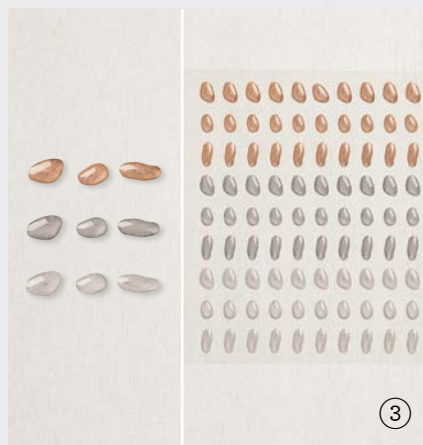

3

3. PEBBLES ENAMEL SHAPES
158141 | $7.50
Adhesive backed. 90 pieces: 30 each of
3 colors. Size range: 4–9 mm. Cinnamon Cider,
dark gray, light gray.

4. NEW HORIZONS 6" X 6" (15.2 X 15.2 CM)
DESIGNER SERIES PAPER • 157768 | $11.50
48 sheets: 4 each of 12 double-sided designs*.
Acid free, lignin free.

*Visit stamping.com and search by item number to see enlarged images and detailed product information.