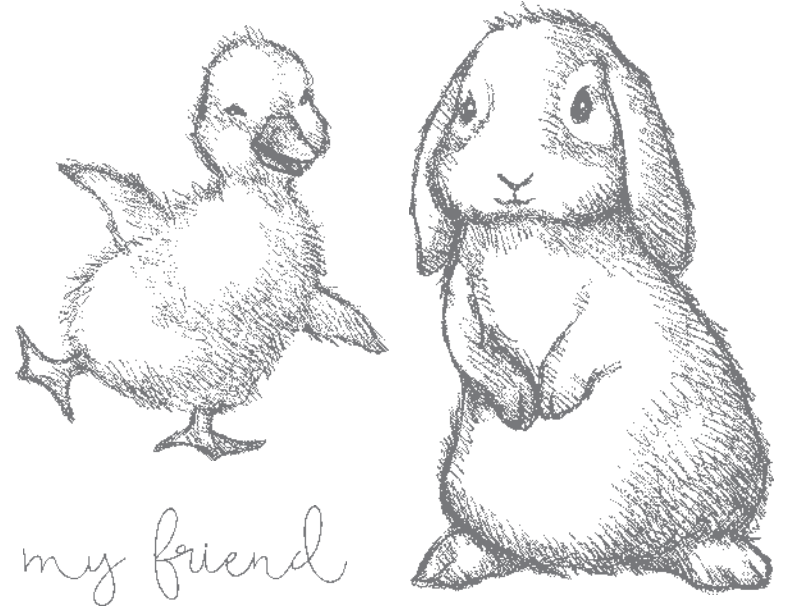

sending warm
and happy wishes
this spring

may your days blossom
with joy and happiness