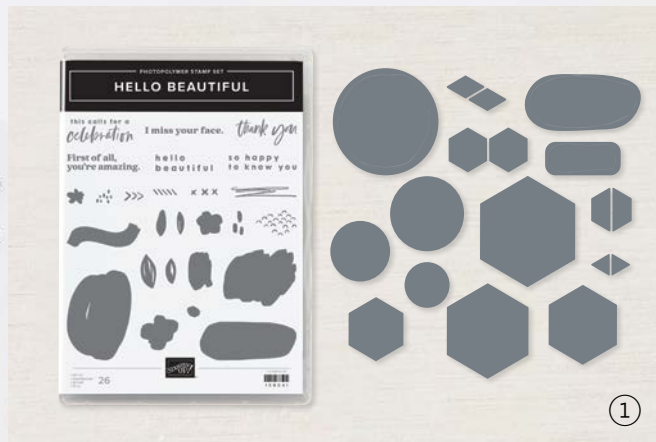

Suite collection includes one of each item listed on the next page.

①

②

③

④

NEW SIZE! ⑤

- MAGENTA MADNESS
- BLUSHING BRIDE
- PUMPKIN PIE
- CRUSHED CURRY
- JUST JADE
- NIGHT OF NAVY

1. HELLO BEAUTIFUL BUNDLE
 158047 | ~~\$47.00~~ \$42.25
 10% BUNDLED SAVINGS Photopolymer •
 Hello Beautiful Stamp Set
 + Beautiful Shapes Dies (p. 80)