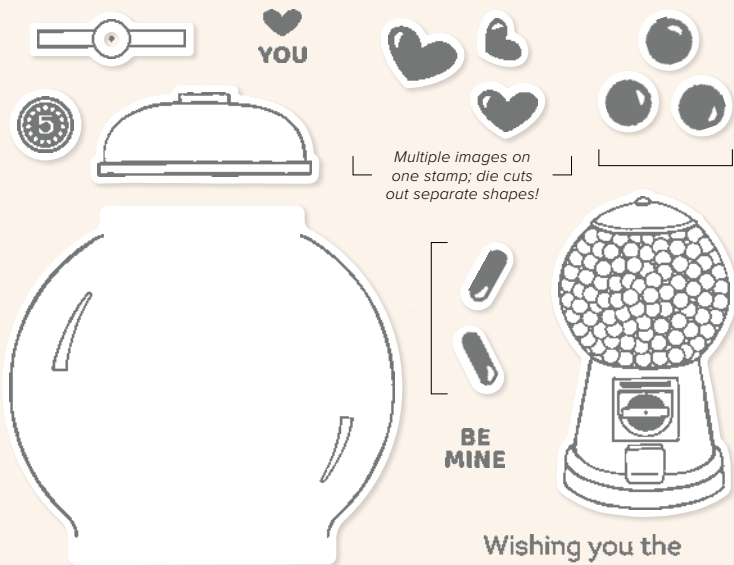

Multiple images on one stamp; die cuts out separate shapes!

BE MINE

Wishing you the
SWEETEST
day ever

MAY YOUR
DAY BE
FILLED
WITH ALL THE
BEST
THINGS

I
CHEWS
YOU!

HAPPY VALENTINE'S DAY!