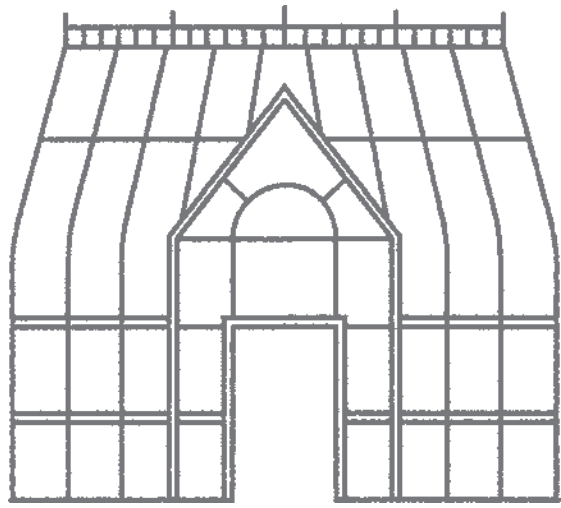

A FRIENDSHIP
NURTURED IN LOVE
blooms forever

EACH DAY
IS A new
beginning

HOPE YOUR DAY IS *just right!*

LOVE *grows* HERE