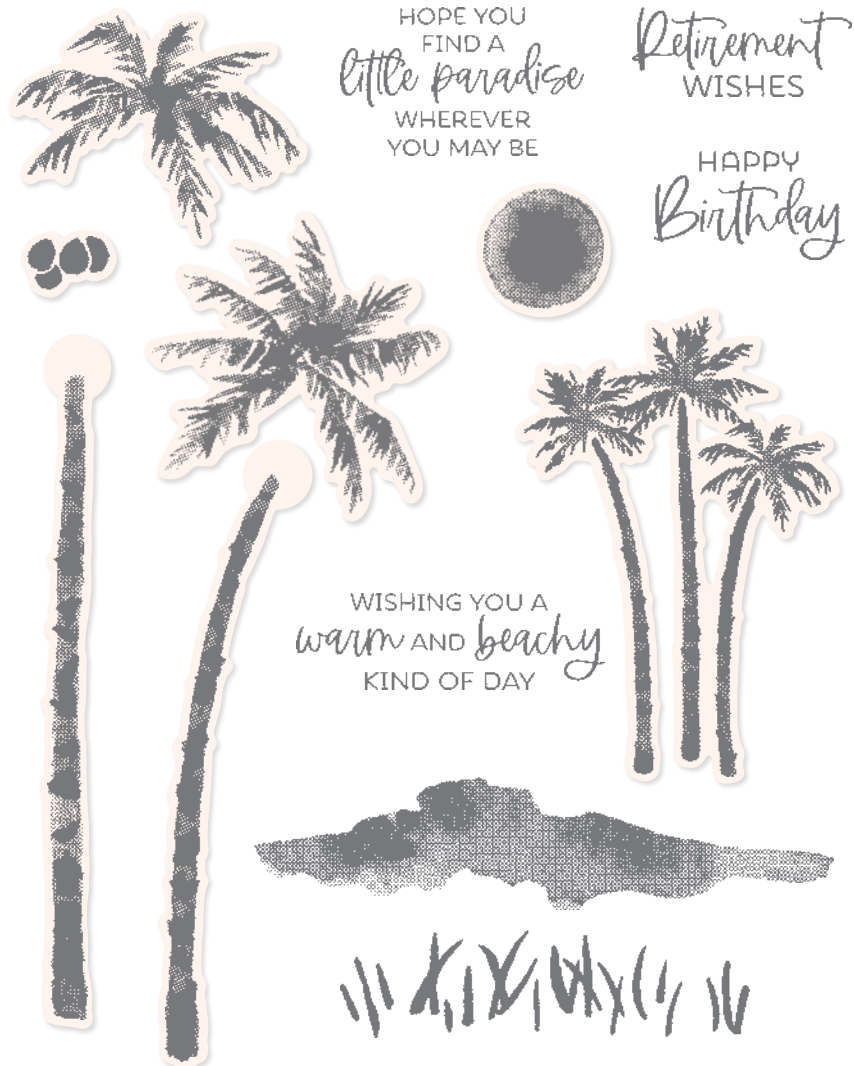

PARADISE PALMS • 157716 | $23.00

13 cling stamps (suggested clear blocks: b, c, d, h)

○ Coordinates with Palms Dies