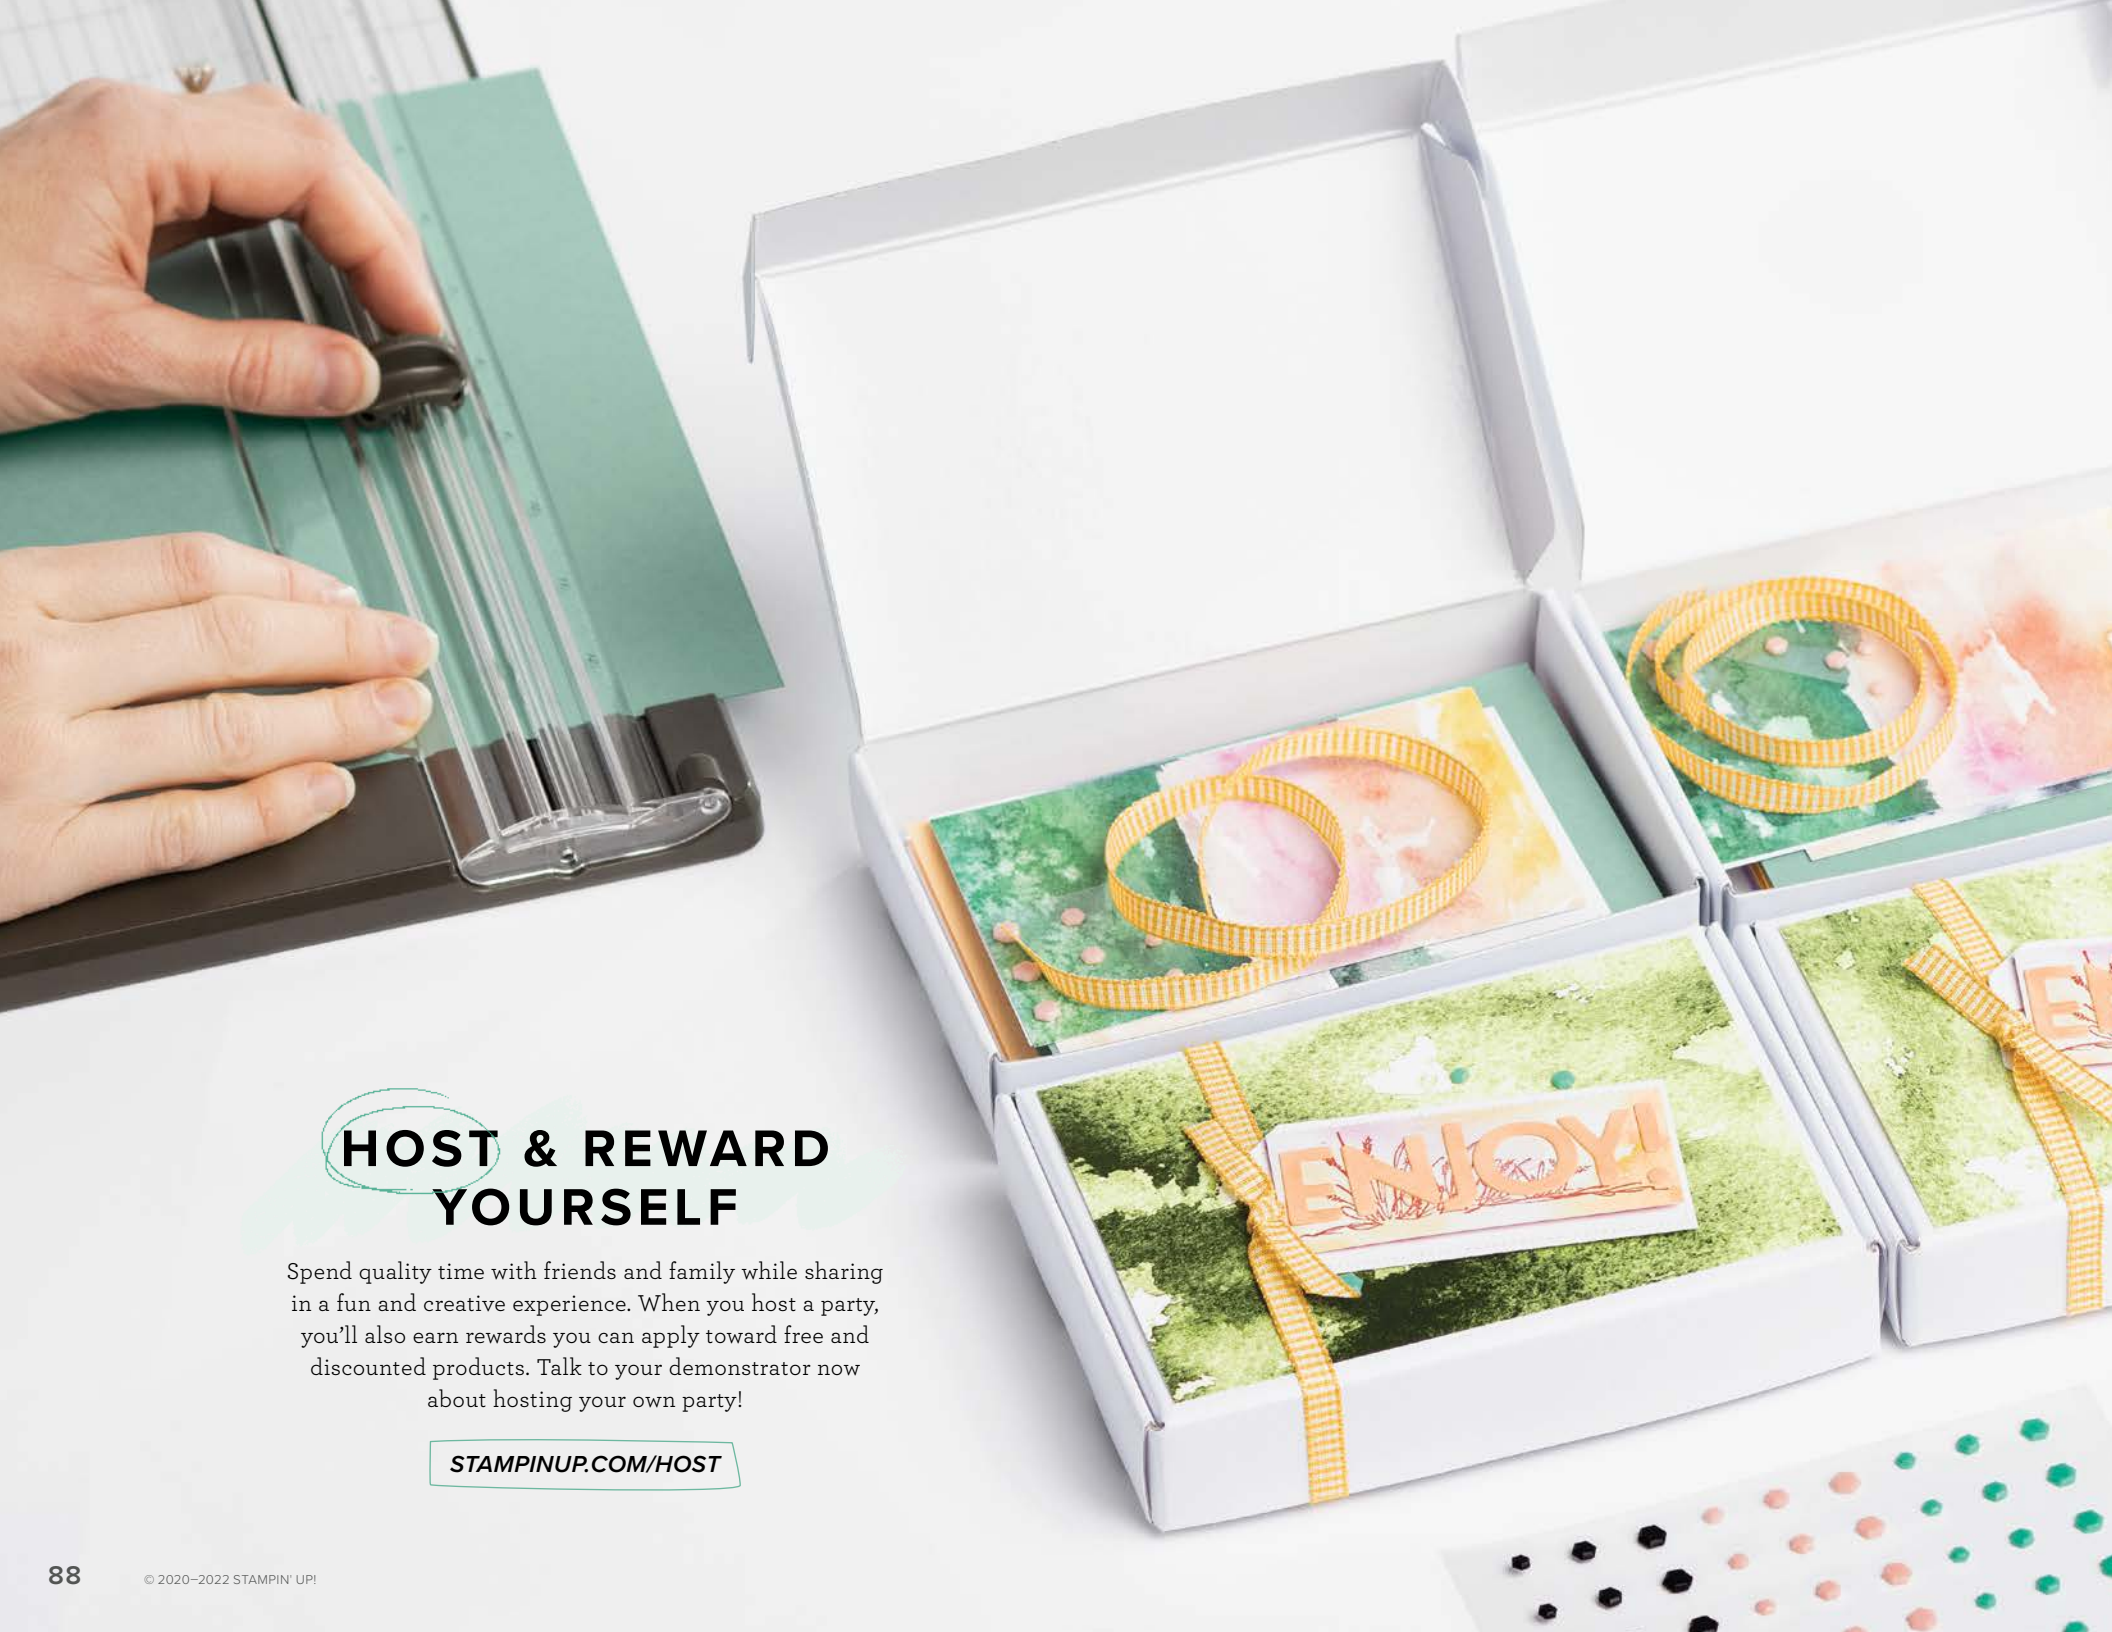

PEBBLES ENAMEL SHAPES • 158141 | \$7.50 [P. 43]

POLISHED DOTS • 158134 | \$7.50 [P. 23]

RESIN STARS • 158144 | \$8.00 [P. 69]

SPARKLE & SHINE SEQUINS ASSORTMENT
158137 | \$7.00 [P. 19]

HOST & REWARD YOURSELF