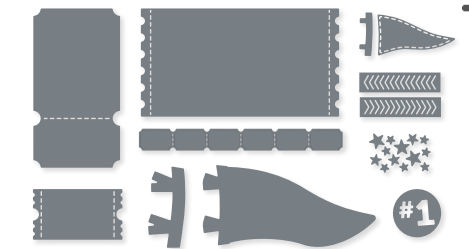

SPORTS EVENT DIES • 157892 | $27.00
12 dies. Largest die: 4" x 2-1/4" (10.2 x 5.7 cm).

10%
BUNDLED SAVINGS

YOUR BIGGEST FAN BUNDLE
157893 | ~~$45.00~~ $40.50
Photopolymer •
Your Biggest Fan Stamp Set (p. 69) + Sports Event Dies