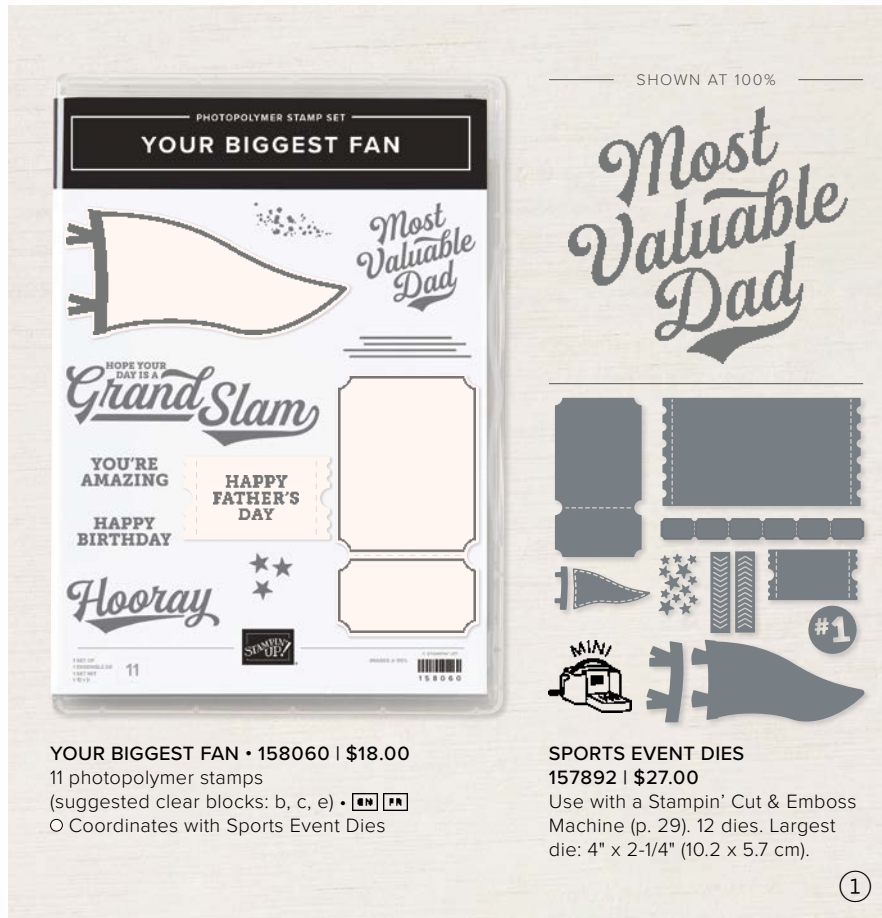

Suite
HEY SPORTS FAN

Suite Collection • 157896 | \$67.50

Photopolymer •

Suite collection includes one of each item listed on the next page.

YOUR BIGGEST FAN • 158060 | \$18.00
11 photopolymer stamps
(suggested clear blocks: b, c, e) •
O Coordinates with Sports Event Dies