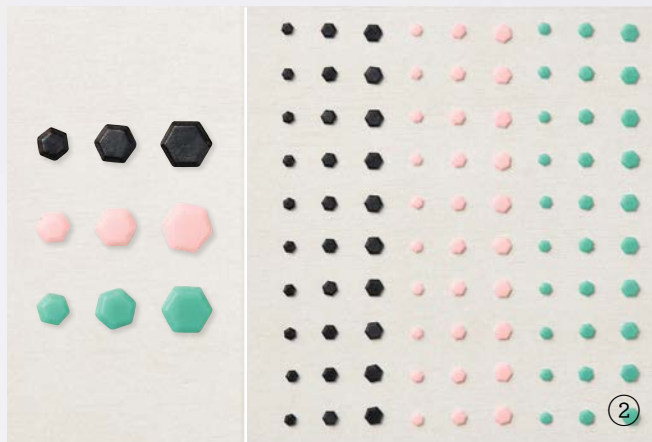

①

②

③

④

NEW SIZE! ⑤

- MAGENTA MADNESS
- BLUSHING BRIDE
- PUMPKIN PIE
- CRUSHED CURRY
- JUST JADE
- NIGHT OF NAVY

1. HELLO BEAUTIFUL BUNDLE
158047 | ~~$47.00~~ $42.25
10% BUNDLED SAVINGS Photopolymer •
Hello Beautiful Stamp Set
+ Beautiful Shapes Dies (p. 80)

2. ADHESIVE-BACKED HEXAGONS
158148 | $7.50
90 pieces: 10 each of 3 colors. 4 mm, 5 mm, 6 mm. Basic Black, Blushing Bride, Just Jade.

3. ABSTRACT BEAUTY CARDS & ENVELOPES
158050 | $10.00
10 card bases and envelopes. 1 each of 10 designs. Folded card size: 4" x 6" (10.2 x 15.2 cm).

4. ABSTRACT BEAUTY EPHEMERA PACK
158151 | $6.50
60 precut pieces. 2 each of 30 designs. Largest piece: 2-1/2" x 2-1/2" (6.4 x 6.4 cm). Includes gold foil.

5. ABSTRACT BEAUTY 4" X 6" (10.2 X 15.2 CM) SPECIALTY DESIGNER SERIES PAPER • 158039 | $15.00
NEW SIZE!
48 sheets: 4 each of 12 double-sided designs*. Acid free, lignin free.

*Visit stamping.com and search by item number to see enlarged images and detailed product information.