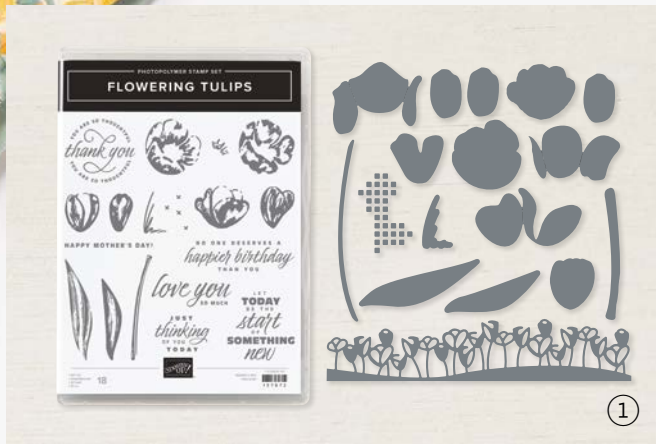

POPPY PARADE   PETAL PINK   PUMPKIN PIE   PEAR PIZZAZZ   POOL PARTY   HIGHLAND HEATHER

1. FLOWERING TULIPS BUNDLE
157678 | ~~$58.00~~ $52.00
10% BUNDLED SAVINGS Photopolymer •
Flowering Tulips Stamp Set
+ Tulips Dies (p. 78)

2. TULIP FIELDS BUNDLE
157684 | ~~$51.00~~ $45.75
10% BUNDLED SAVINGS Photopolymer
Tulip Fields Stamp Set
+ Windmill Fields Dies (p. 83)

3. EVENING EVERGREEN 3/8" (1 CM) WINDOWPANE CHECK RIBBON
158135 | $7.50
10 yards (9.1 m).

4. BRUSHED BRASS BUTTERFLIES
158136 | $10.00
80 adhesive-backed pieces. 5 mm, 7 mm.

5. FLOWERING FIELDS 12" X 12" (30.5 X 30.5 CM) DESIGNER SERIES PAPER
157670 | $11.50
12 sheets: 2 each of 6 double-sided designs*.
Acid free, lignin free.

*Visit stampinup.com and search by item number to see enlarged images and detailed product information.