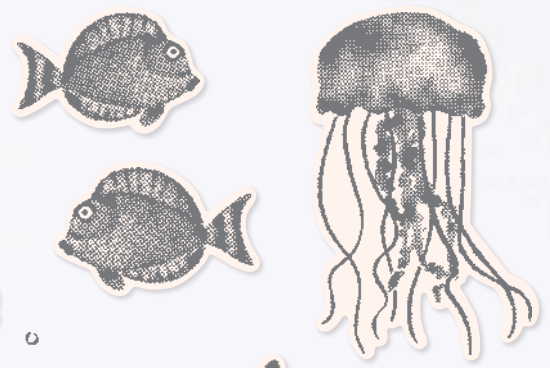

WISHING YOU
oceans
— OF —
happiness