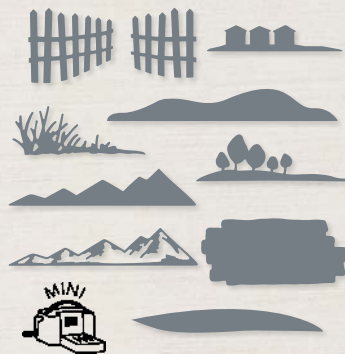

HORIZON DIES • 157778 | $33.00
Use with a Stampin' Cut & Emboss Machine (p. 29). 10 dies. Largest die: 3" x 1-3/8" (7.6 x 3.5 cm).