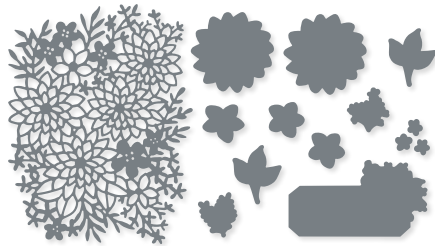

DETAILED DAHLIAS DIES
157801 | $39.00
12 dies. Largest die: 4" x 5-1/8" (10.2 x 13 cm).