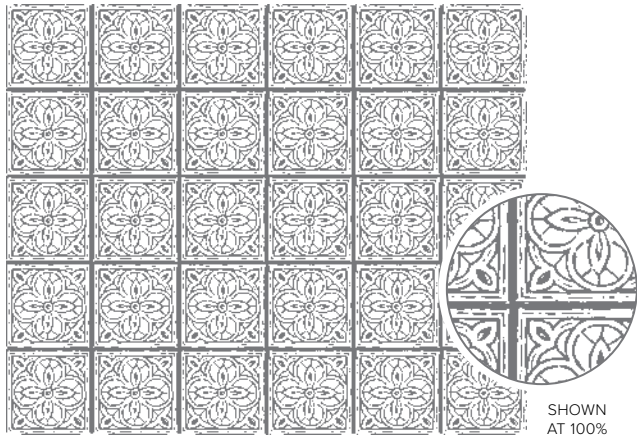

BACKGROUND STAMPS

ARTWORK SHOWN AT 50%*

TIMELESS TILES • 157877 | \$17.00

1 cling stamp (suggested clear block: f)

ARTWORK SHOWN AT 50%*

GENTLE WAVES • 157868 | \$17.00

1 cling stamp (suggested clear block: f)