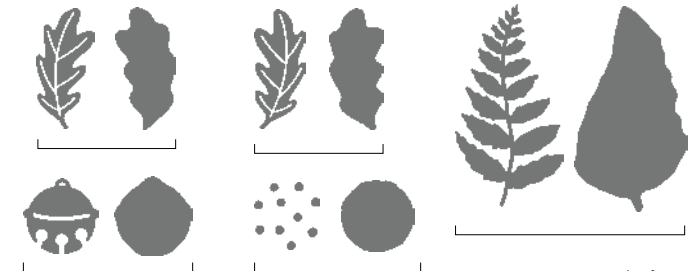

PRECIOUS PINECONES • 162175 | $22.00
11 photopolymer stamps (suggested clear blocks: a, b, c, d)