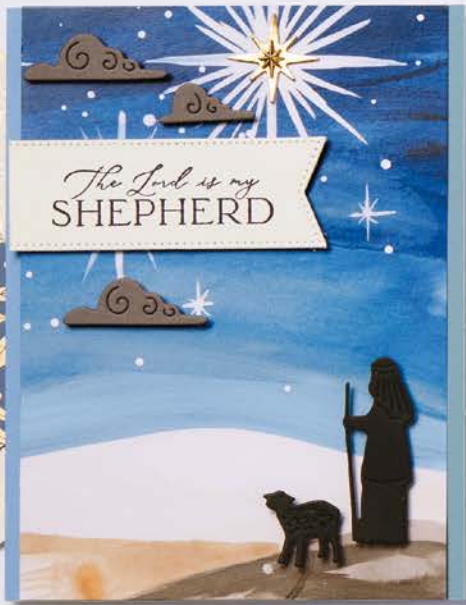

SUITE

© HOLY NIGHT

SUITE COLLECTION • 162012 | $144.50

Cling & photopolymer •

Suite collection includes one of each item listed on the next page.