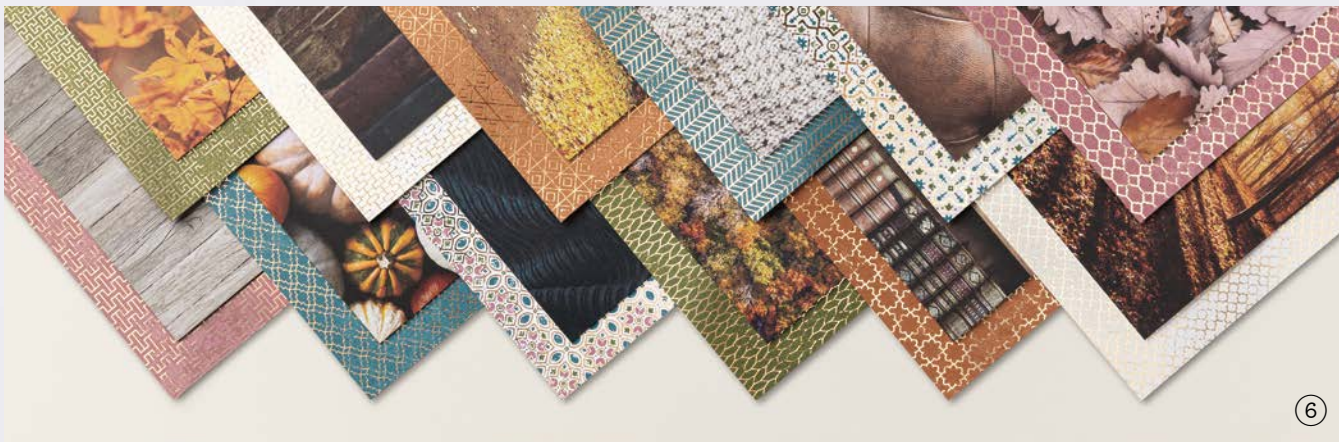

⑥

*Visit stampinup.com and search by item number to see enlarged images and detailed product information.