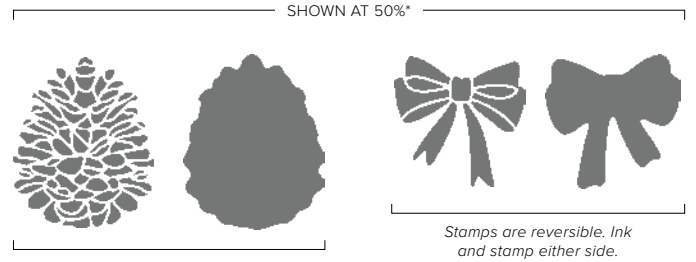

PRECIOUS PINECONES • 162175 | $22.00
11 photopolymer stamps (suggested clear blocks: a, b, c, d)