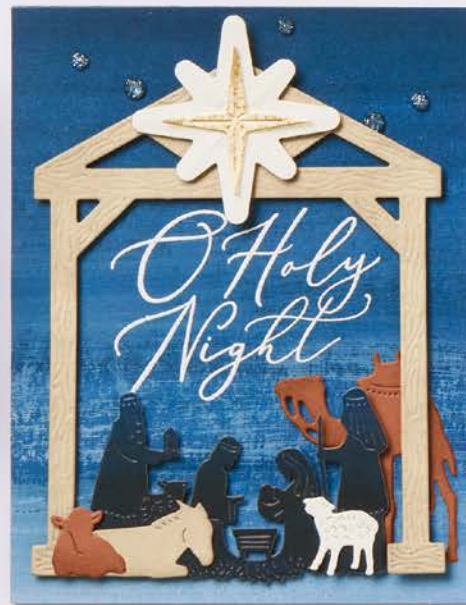

SUITE

© HOLY NIGHT

SUITE COLLECTION • 162012 | $144.50

Cling & photopolymer •

Suite collection includes one of each item listed on the next page.