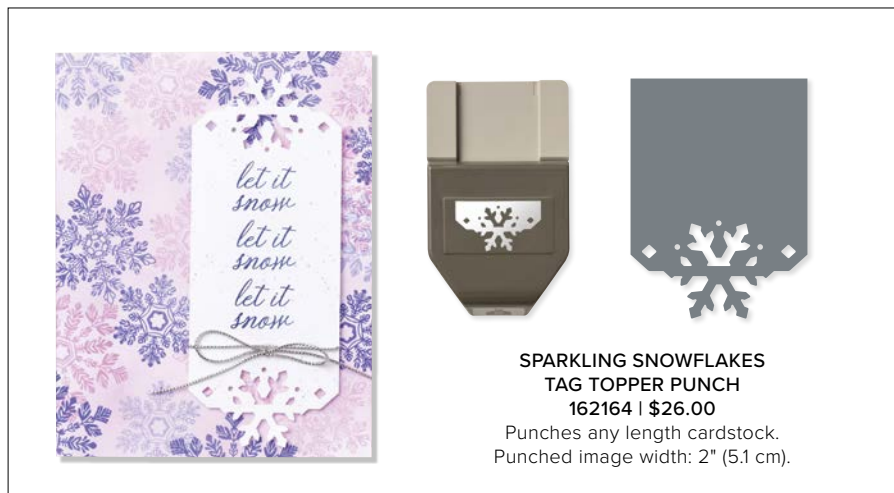

SPARKLING SNOWFLAKES TAG TOPPER PUNCH
162164 | $26.00
Punches any length cardstock.
Punched image width: 2" (5.1 cm).