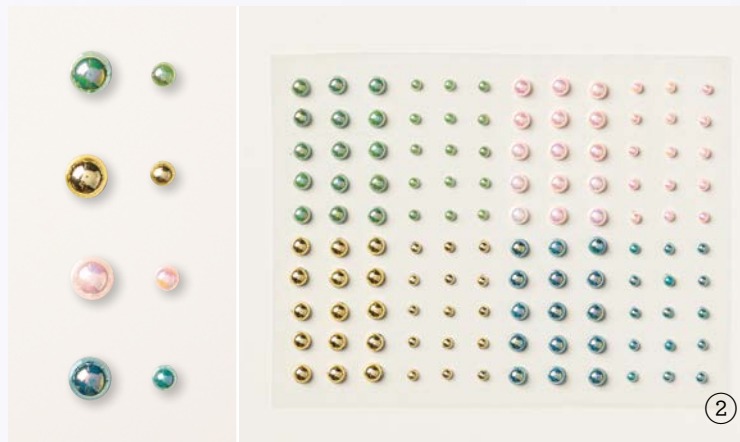

Largest image: 1-3/8" x 1-1/4" (3.5 x 3.2 cm).

SUITE
GARDEN
WALK

SUITE COLLECTION • 162240 | \$69.75

Photopolymer •

Suite collection includes one of each item listed on the next page.

①

②

③