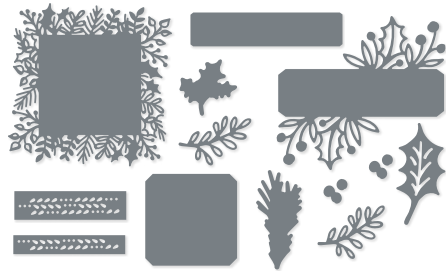

CHRISTMAS CLASSICS DIES
161976 | $37.00
13 dies. Largest die: 3-7/8" x 3-1/2"
(9.8 x 8.9 cm).

10%
BUNDLED SAVINGS

CHRISTMAS CLASSICS BUNDLE
161977 | ~~$58.00~~ $52.00
Photopolymer •
Christmas Classics Stamp Set (p. 31) + Christmas Classics Dies