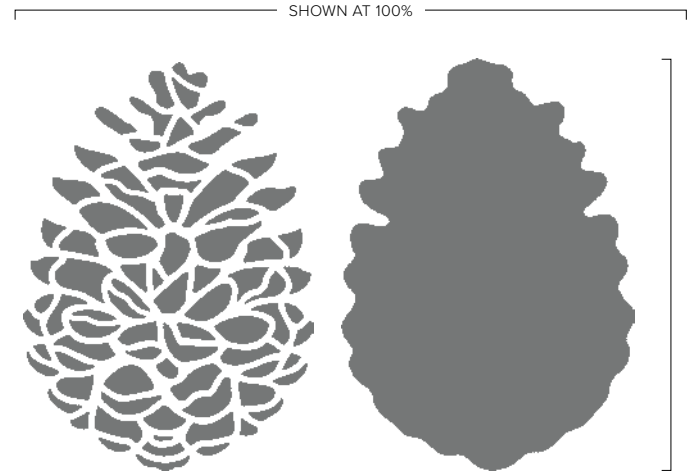

PRECIOUS PINECONES • 162175 | $22.00
11 photopolymer stamps (suggested clear blocks: a, b, c, d)