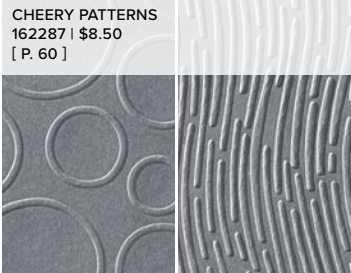

HYBRID

EMBOSSING FOLDER

EMBOSSING FOLDERS

STARS AT NIGHT HYBRID
162006 | \$39.00
[P. 17]

CHEERY PATTERNS
162287 | \$8.50
[P. 60]

CHRISTMAS TIDINGS
162115 | \$8.50
[P. 33]

DISTRESSED TILE 3D
162189 | \$9.50
[P. 43]