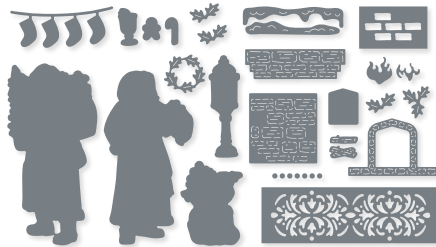

SAINT NICHOLAS DIES
162352 | $34.00
21 dies. Largest die: 1-13/16" x 3-5/8"
(4.6 x 9.2 cm).

10%
BUNDLED SAVINGS

SAINT NICHOLAS BUNDLE
163859 | ~~$61.00~~ $54.75
Cling •
Saint Nicholas Stamp Set (p. 11) + Saint Nicholas Dies