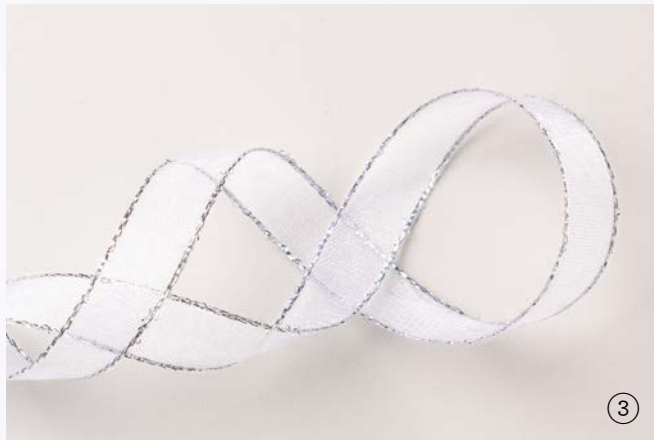

①

②

1. MAGICAL MEADOW BUNDLE
162144 | ~~$64.00~~ $57.50
10% BUNDLED SAVINGS Cling •
Magical Meadow Stamp Set
+ Magical Meadow Dies (p. 69)

2. FACETED GEMS TRIO PACK • 162148 | $7.50
75 adhesive-backed pieces. 6 mm.
Lost Lagoon, white, Smoky Slate.

**3. SILVER & WHITE 1/2" (1.3 CM)
SHEER RIBBON • 162149 | $9.00**
10 yards (9.1 m).

③

④

4. SNOWFLAKE MAGIC 12" X 12"
(30.5 X 30.5 CM) SPECIALTY DESIGNER
SERIES PAPER • 162147 | $10.00
6 sheets: 2 each of 3 single-sided designs* with foil. Acid free, lignin free. Lost Lagoon, silver.

5. WINTER MEADOW 12" X 12"
(30.5 X 30.5 CM) DESIGNER SERIES PAPER
162133 | $12.50
12 sheets: 2 each of 6 double-sided designs*. Acid free, lignin free.

*Visit stampinup.com and search by item number to see enlarged images and detailed product information.

⑤

- PRETTY PEACOCK
- LOST LAGOON
- MISTY MOONLIGHT
- BLUEBERRY BUSHEL
- MOODY MAUVE
- SMOKY SLATE