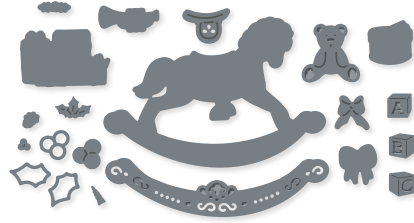

ROCKING HORSE DIES
162040 | $26.00
21 dies. Largest die: 3-11/16" x 2-1/2"
(9.4 x 6.4 cm).

10%
BUNDLED SAVINGS

ROCKING HORSE BUNDLE
162041 | ~~$47.00~~ $42.25
Photopolymer
Rocking Horse Stamp Set (p. 18) + Rocking Horse Dies