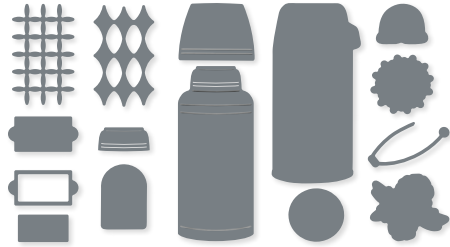

WARMEST HEART DIES
162351 | $27.00
14 dies. Largest die: 1-5/16" x 2-3/4"
(3.3 x 7 cm).

10%
BUNDLED SAVINGS

WARMEST HEART BUNDLE
163858 | ~~$45.00~~ $40.50
Photopolymer •
Warmest Heart Stamp Set (p. 65) + Warmest Heart Dies