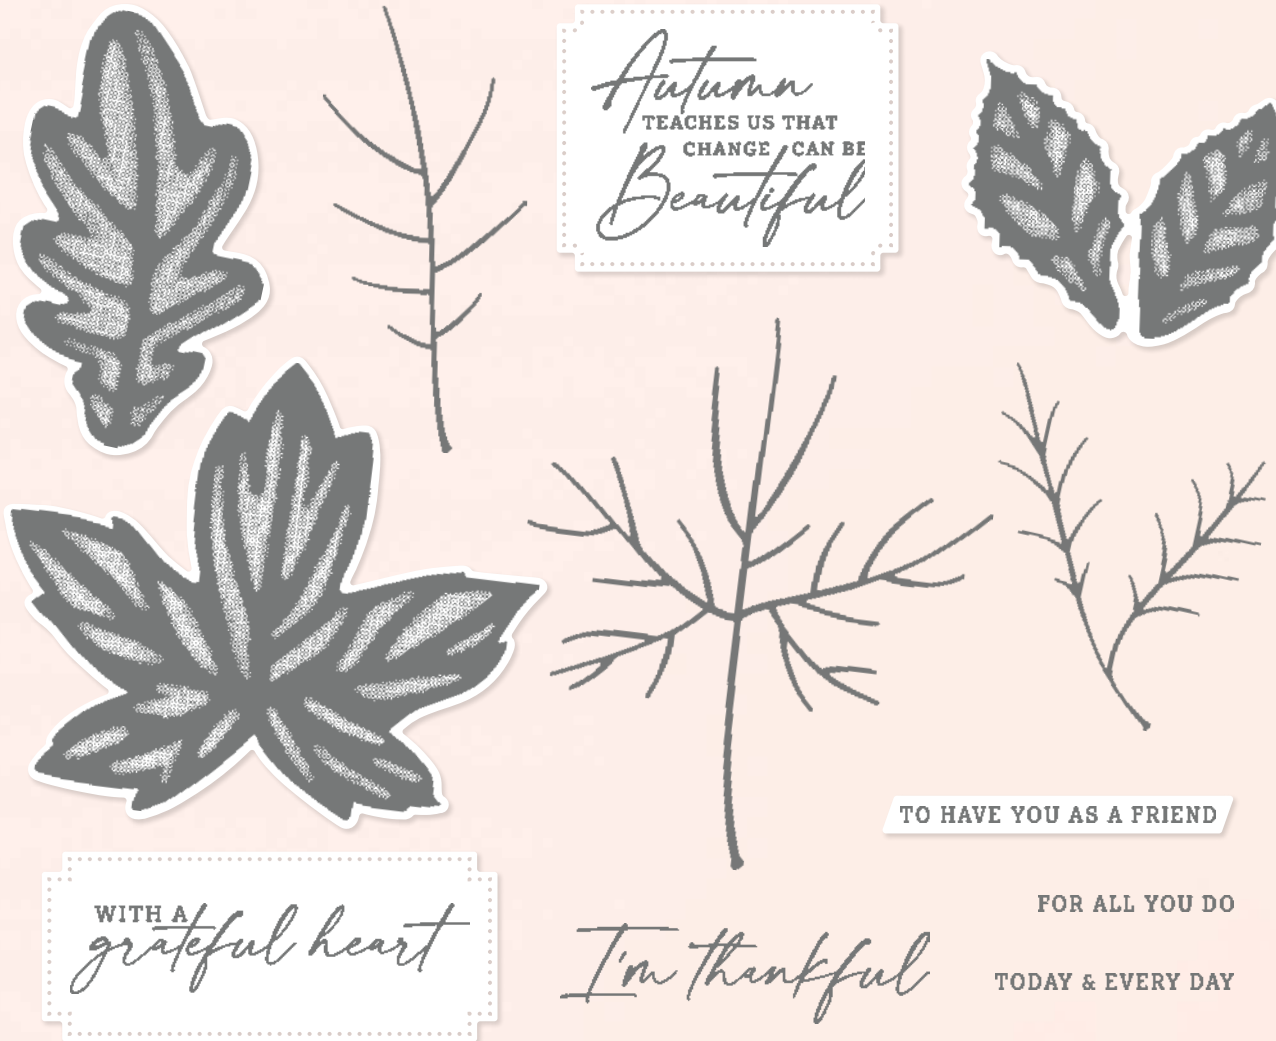

6. ALL ABOUT AUTUMN 6" X 6"

(15.2 X 15.2 CM) SPECIALTY DESIGNER SERIES PAPER 162178 | \$15.00

48 sheets: 4 each of 12 double-sided designs*.
Includes copper foil. Acid free, lignin free.

⑥

*Visit stampinup.com and search by item number to see enlarged images and detailed product information.