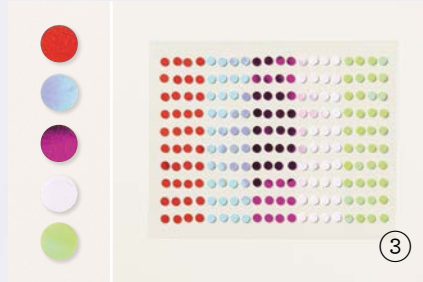

**4. MELON MAMBO & GRANNY APPLE GREEN
12" X 12" (30.5 X 30.5 CM) FOIL SHEETS
161953 | $10.00**
4 single-sided foil sheets: 2 each of 2 colors.
Acid free, lignin free. Melon Mambo, Granny Apple Green.

**3. IRIDESCENT ADHESIVE-BACKED DISCS
161954 | $7.00**
200 pieces. 4 mm. Poppy Parade, Pool Party, Melon Mambo, white, Granny Apple Green.