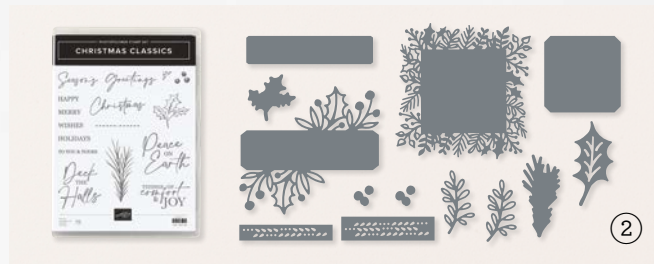

CHERRY COBBLER   REAL RED   OLD OLIVE   SHADED SPRUCE   PECAN PIE   PEBBLED PATH

1. JOY OF NOEL BUNDLE
161967 | $54.00 $48.50
10% BUNDLED SAVINGS Photopolymer • **MM** **PR**
Joy of Noel Stamp Set + Joy of Noel Dies (p. 69)

2. CHRISTMAS CLASSICS BUNDLE
161977 | $58.00 $52.00
10% BUNDLED SAVINGS Photopolymer • **MM** **PR**
Christmas Classics Stamp Set
+ Christmas Classics Dies (p. 68)

3. LOOSE HOLLY GEMS & SEQUINS
161981 | $8.00
550 pieces. 0.3–1.2 cm. Real Red, gold,
Shaded Spruce.

4. BLACK & VERY VANILLA 3/8" (1 CM)
LARGE CHECK RIBBON • 161982 | $8.00
10 yards (9.1 m).

5. JOYFUL 12" X 12" (30.5 X 30.5 CM)
SPECIALTY DESIGNER SERIES PAPER
161980 | $12.00
8 sheets: 2 each of 4 single-sided designs*.
Includes gold foil. Acid free, lignin free. Cherry
Cobbler, gold, Shaded Spruce.

6. JOY OF CHRISTMAS 12" X 12"
(30.5 X 30.5 CM) DESIGNER SERIES PAPER
161958 | $12.50
12 sheets: 2 each of 6 double-sided designs*.
Acid free, lignin free.

*Visit stampinup.com and search by item number to see enlarged images and detailed product information.