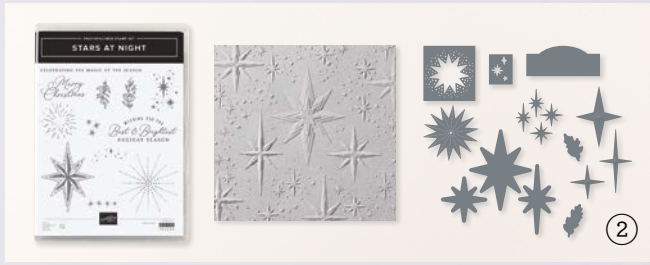

①

②

③

④

⑤

⑥

COPPER CLAY   MISTY MOONLIGHT   BOHO BLUE   NIGHT OF NAVY   CRUMB CAKE   PEBBLED PATH

1. NIGHT DIVINE BUNDLE
161997 | $54.00 $48.50
10% **BUNDLED SAVINGS** Cling • **EN** **FR**
Night Divine Stamp Set
+ Night Divine Dies (p. 70)

2. STARS AT NIGHT BUNDLE
162007 | $63.00 $56.50
10% **BUNDLED SAVINGS** Photopolymer • **EN** **FR**
Stars at Night Stamp Set
+ Stars at Night Hybrid Embossing Folder (p. 72)

3. ADHESIVE-BACKED STAR TRINKETS
162010 | $8.00
35 pieces. 9 mm, 1.2 cm. Gold.

4. NIGHT OF NAVY & GOLD 1/2" (1.3 CM) GLITTERED RIBBON • 162011 | $9.00
10 yards (9.1 m).

5. SHINING BRIGHTLY 12" X 12" (30.5 X 30.5 CM) SPECIALTY DESIGNER SERIES PAPER • 162378 | $10.00
6 sheets: 1 each of 6 single-sided designs*.
Includes gold foil. Acid free, lignin free.
Very Vanilla, Night of Navy, gold.

6. O HOLY NIGHT 12" X 12" (30.5 X 30.5 CM) DESIGNER SERIES PAPER • 161986 | $12.50
12 sheets: 2 each of 6 double-sided designs*.
Acid free, lignin free.

*Visit stampinup.com and search by item number to see enlarged images and detailed product information.