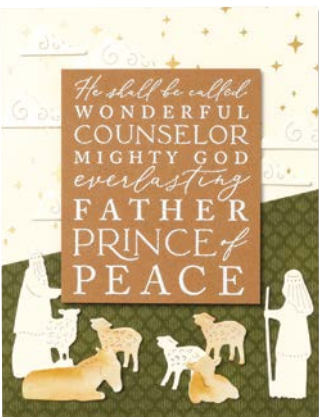

NIGHT DIVINE DIES
161996 | $27.00
8 dies. Largest die: 3-3/4" x 4-3/4"
(9.5 x 12.1 cm).

10%
BUNDLED SAVINGS

NIGHT DIVINE BUNDLE
161997 | ~~$54.00~~ $48.50
Cling •
Night Divine Stamp Set (p. 16) + Night Divine Dies